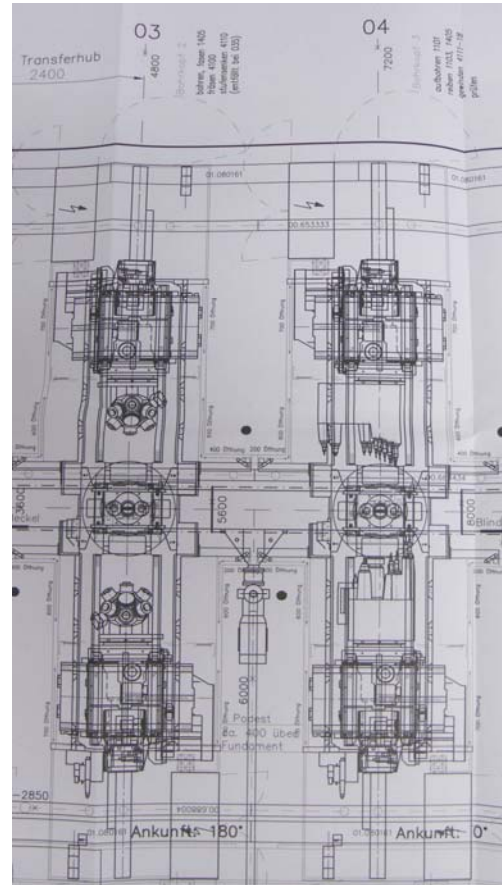

Station 3 + 4