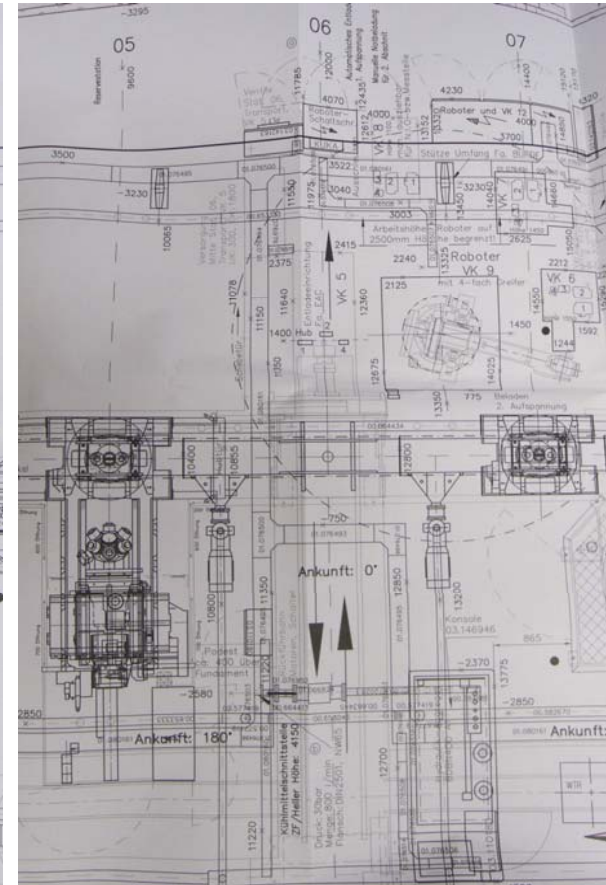

Station 5 + 6 + 7