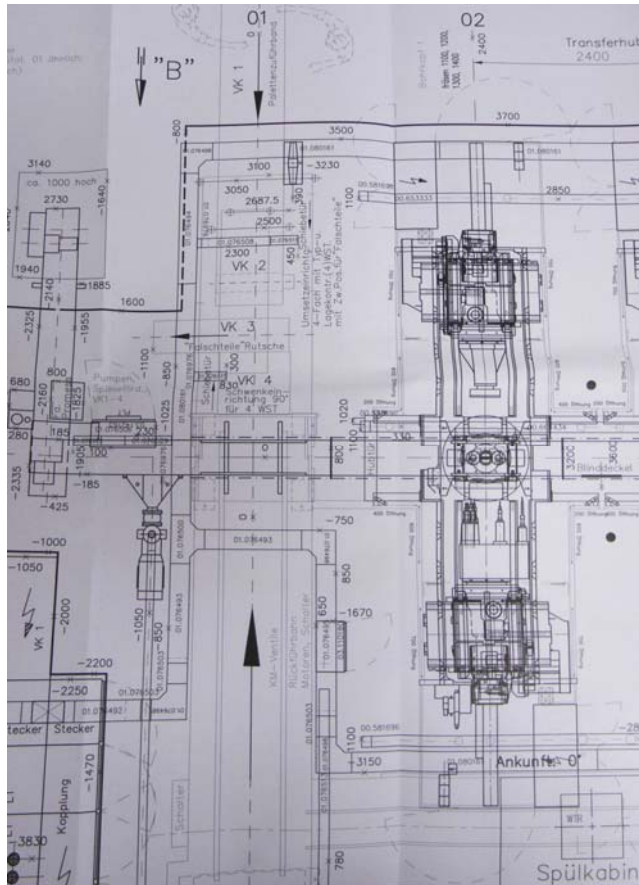

10 Station - Valve box production line

Station numbers:	10
Working station numbers:	6 (Heller FST 20)
Transportation height over ground:	1200 mm
Production output:	74 pieces/hour

More technical details and pictures on request