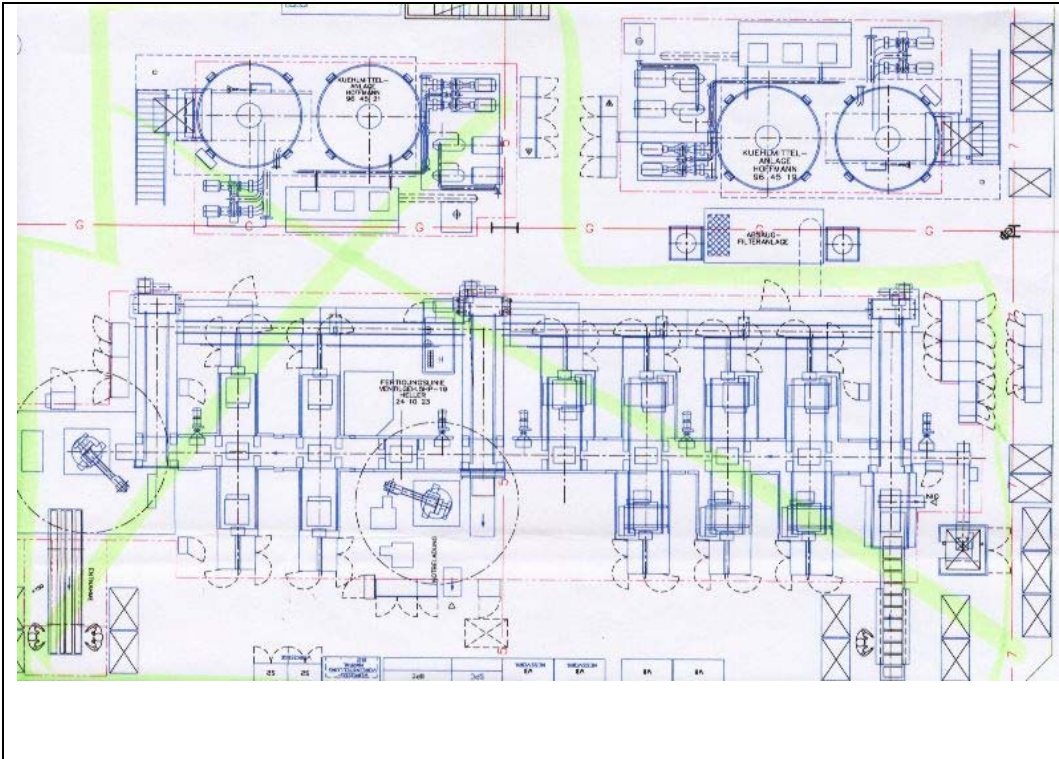

10 Station - Valve box production line

Station numbers:	10
Working station numbers:	6 (Heller FST 20)
Transportation height over ground:	1200 mm
Production output:	74 pieces/hour

More technical details and pictures on request