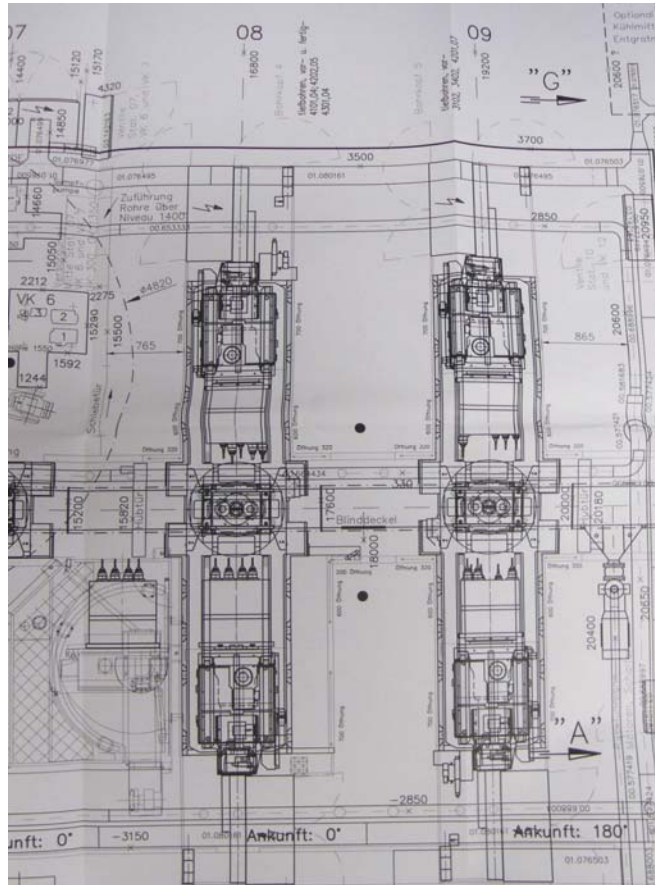

Station 7 + 8 + 9